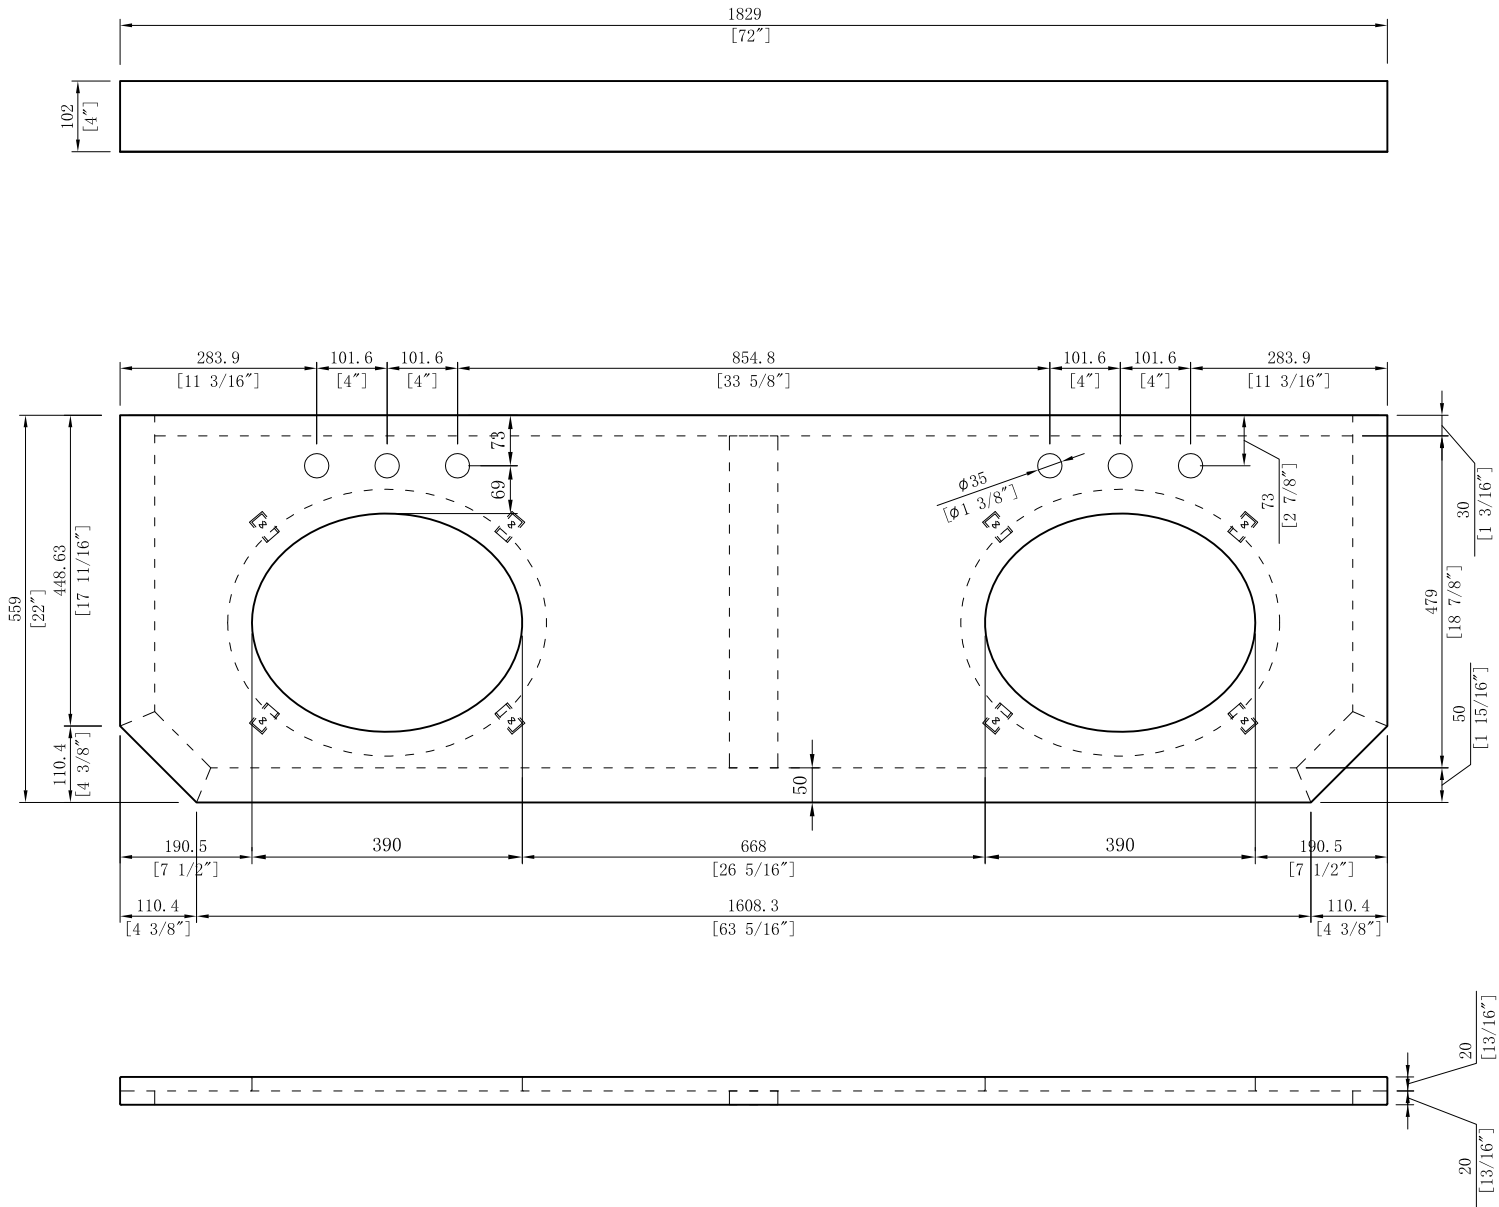

MODEL: PALACE72

MODEL: PALACE72

MODEL: PALACE72

MODEL: PALACE72

MODEL: PALACE72

6" INCH PULL