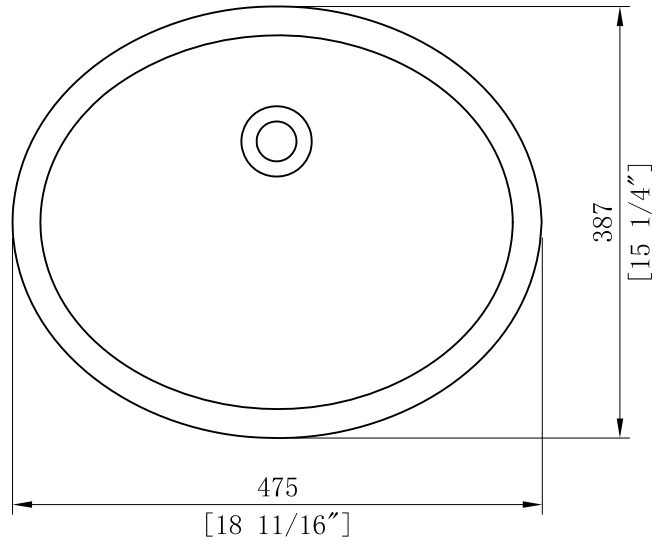

MODEL: PALACE72

MODEL: PALACE72

MODEL: PALACE72

MODEL: PALACE72

MODEL: PALACE72

6" INCH PULL