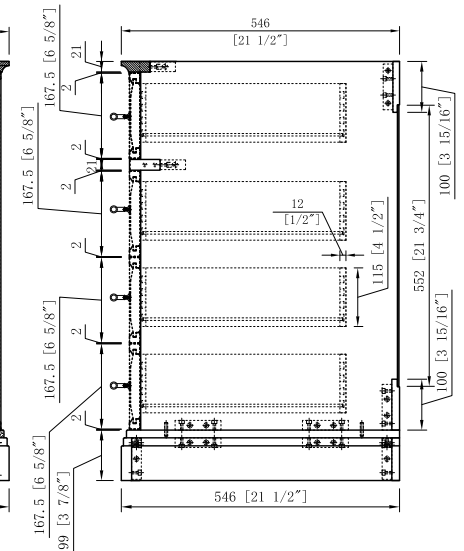

MODEL: PALACE72

MODEL: PALACE72

MODEL: PALACE72

MODEL: PALACE72

MODEL: PALACE72

6" INCH PULL